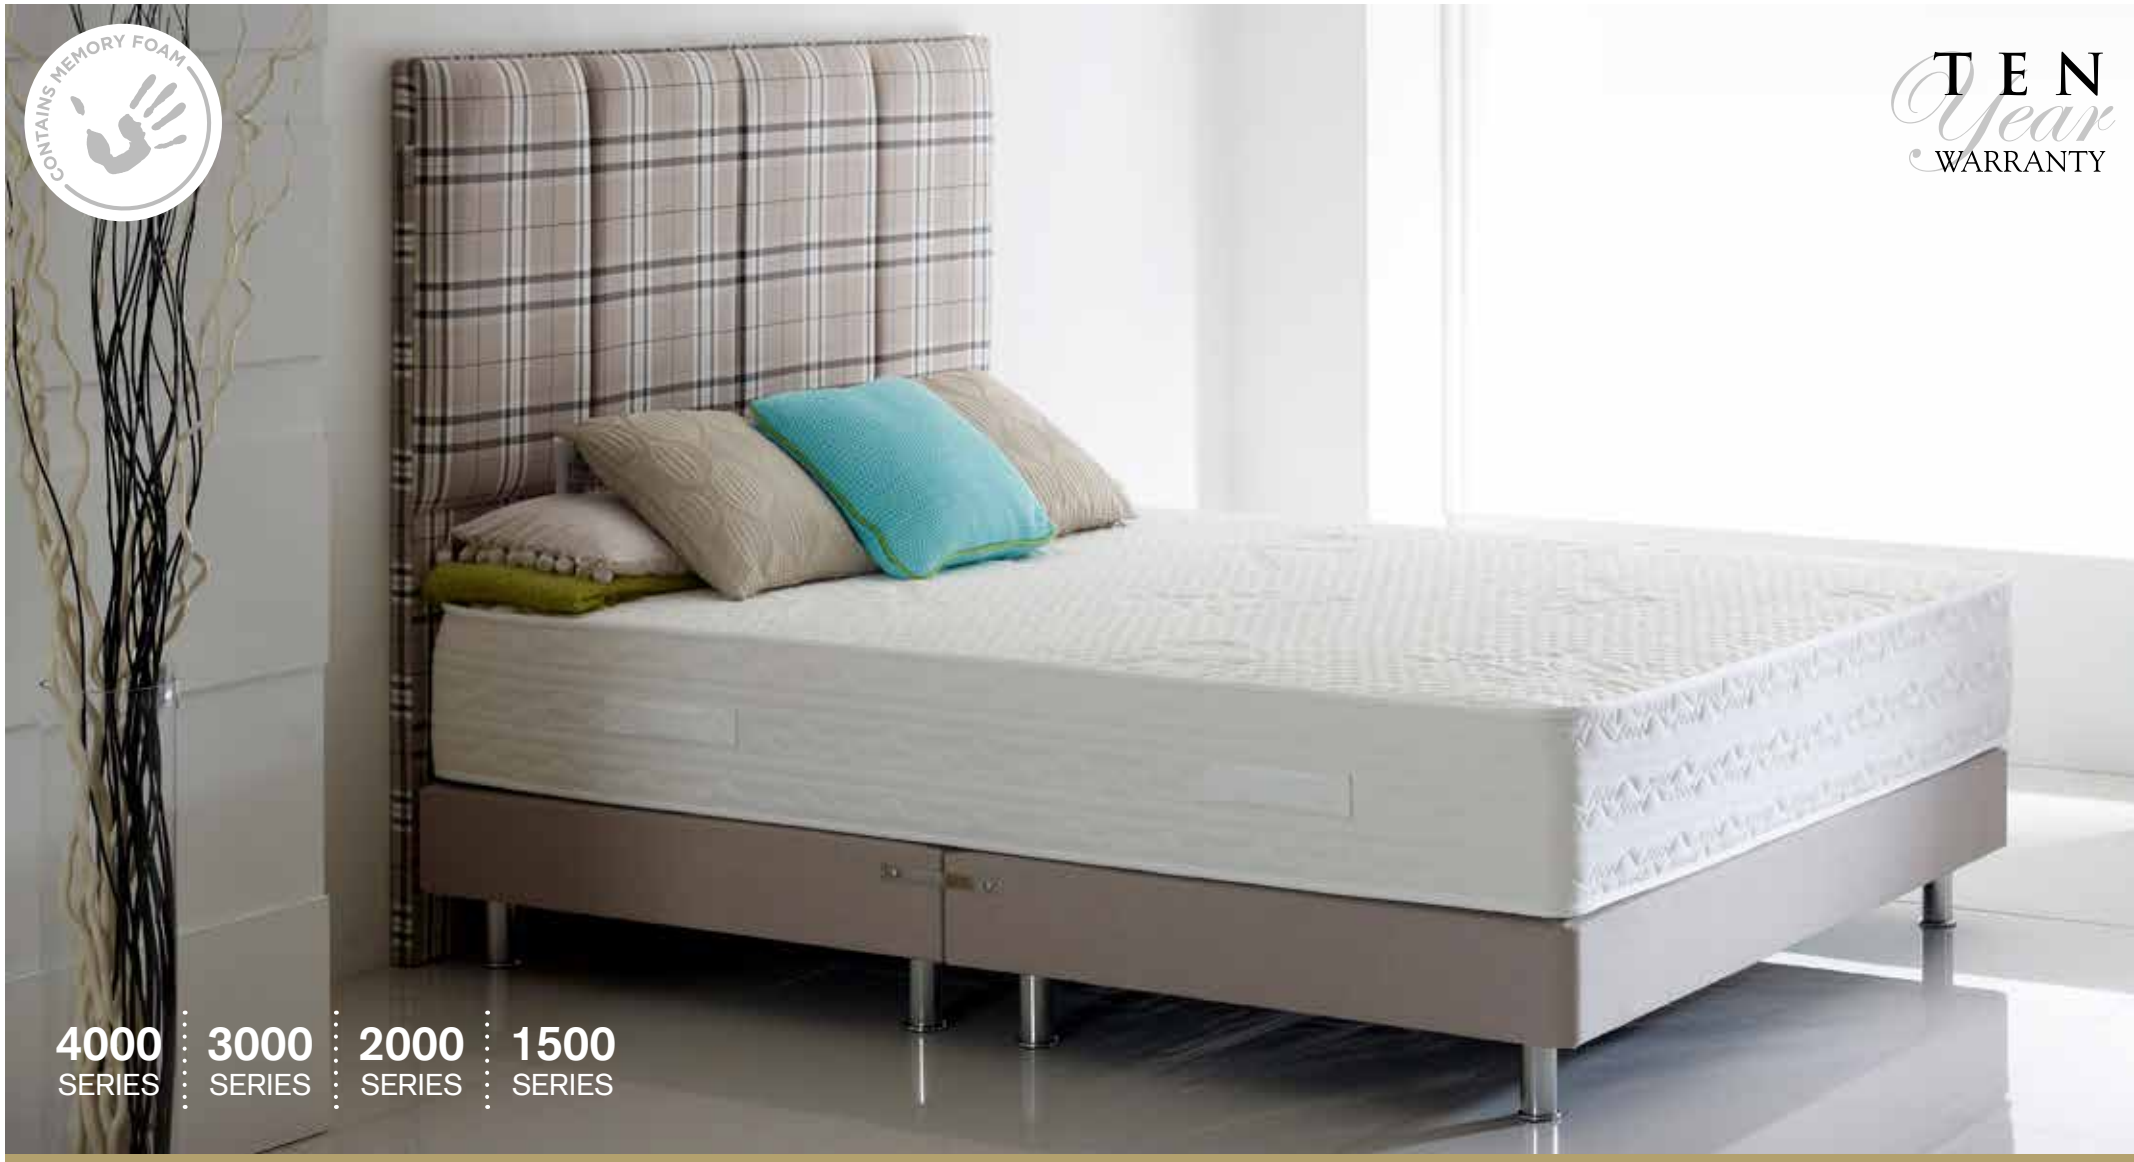

TEN
Year
WARRANTY

4000 SERIES 3000 SERIES 2000 SERIES 1500 SERIES

Radiance Memory

- Bamboo breathable stretch fabric cover for a cooler and healthier night's sleep
 - Luxurious upholstery includes a Memory Foam comfort layer
- Advanced pocket spring system with individually encased pocket springs provides proper underlying support
- Fully encapsulated with Highgrove AdvantEdge™ to provide a wider sleep surface with total comfort and support
 - Designed as a no-turn mattress - please regularly rotate 180° to extend mattress life and performance
 - A wide range of Highgrove base options available in a choice of colours

ADVANT
EDGE™
WideAsleep

HAND TAILORED IN THE UNITED KINGDOM TO GIVE YOU THE BEST NIGHT'S SLEEP